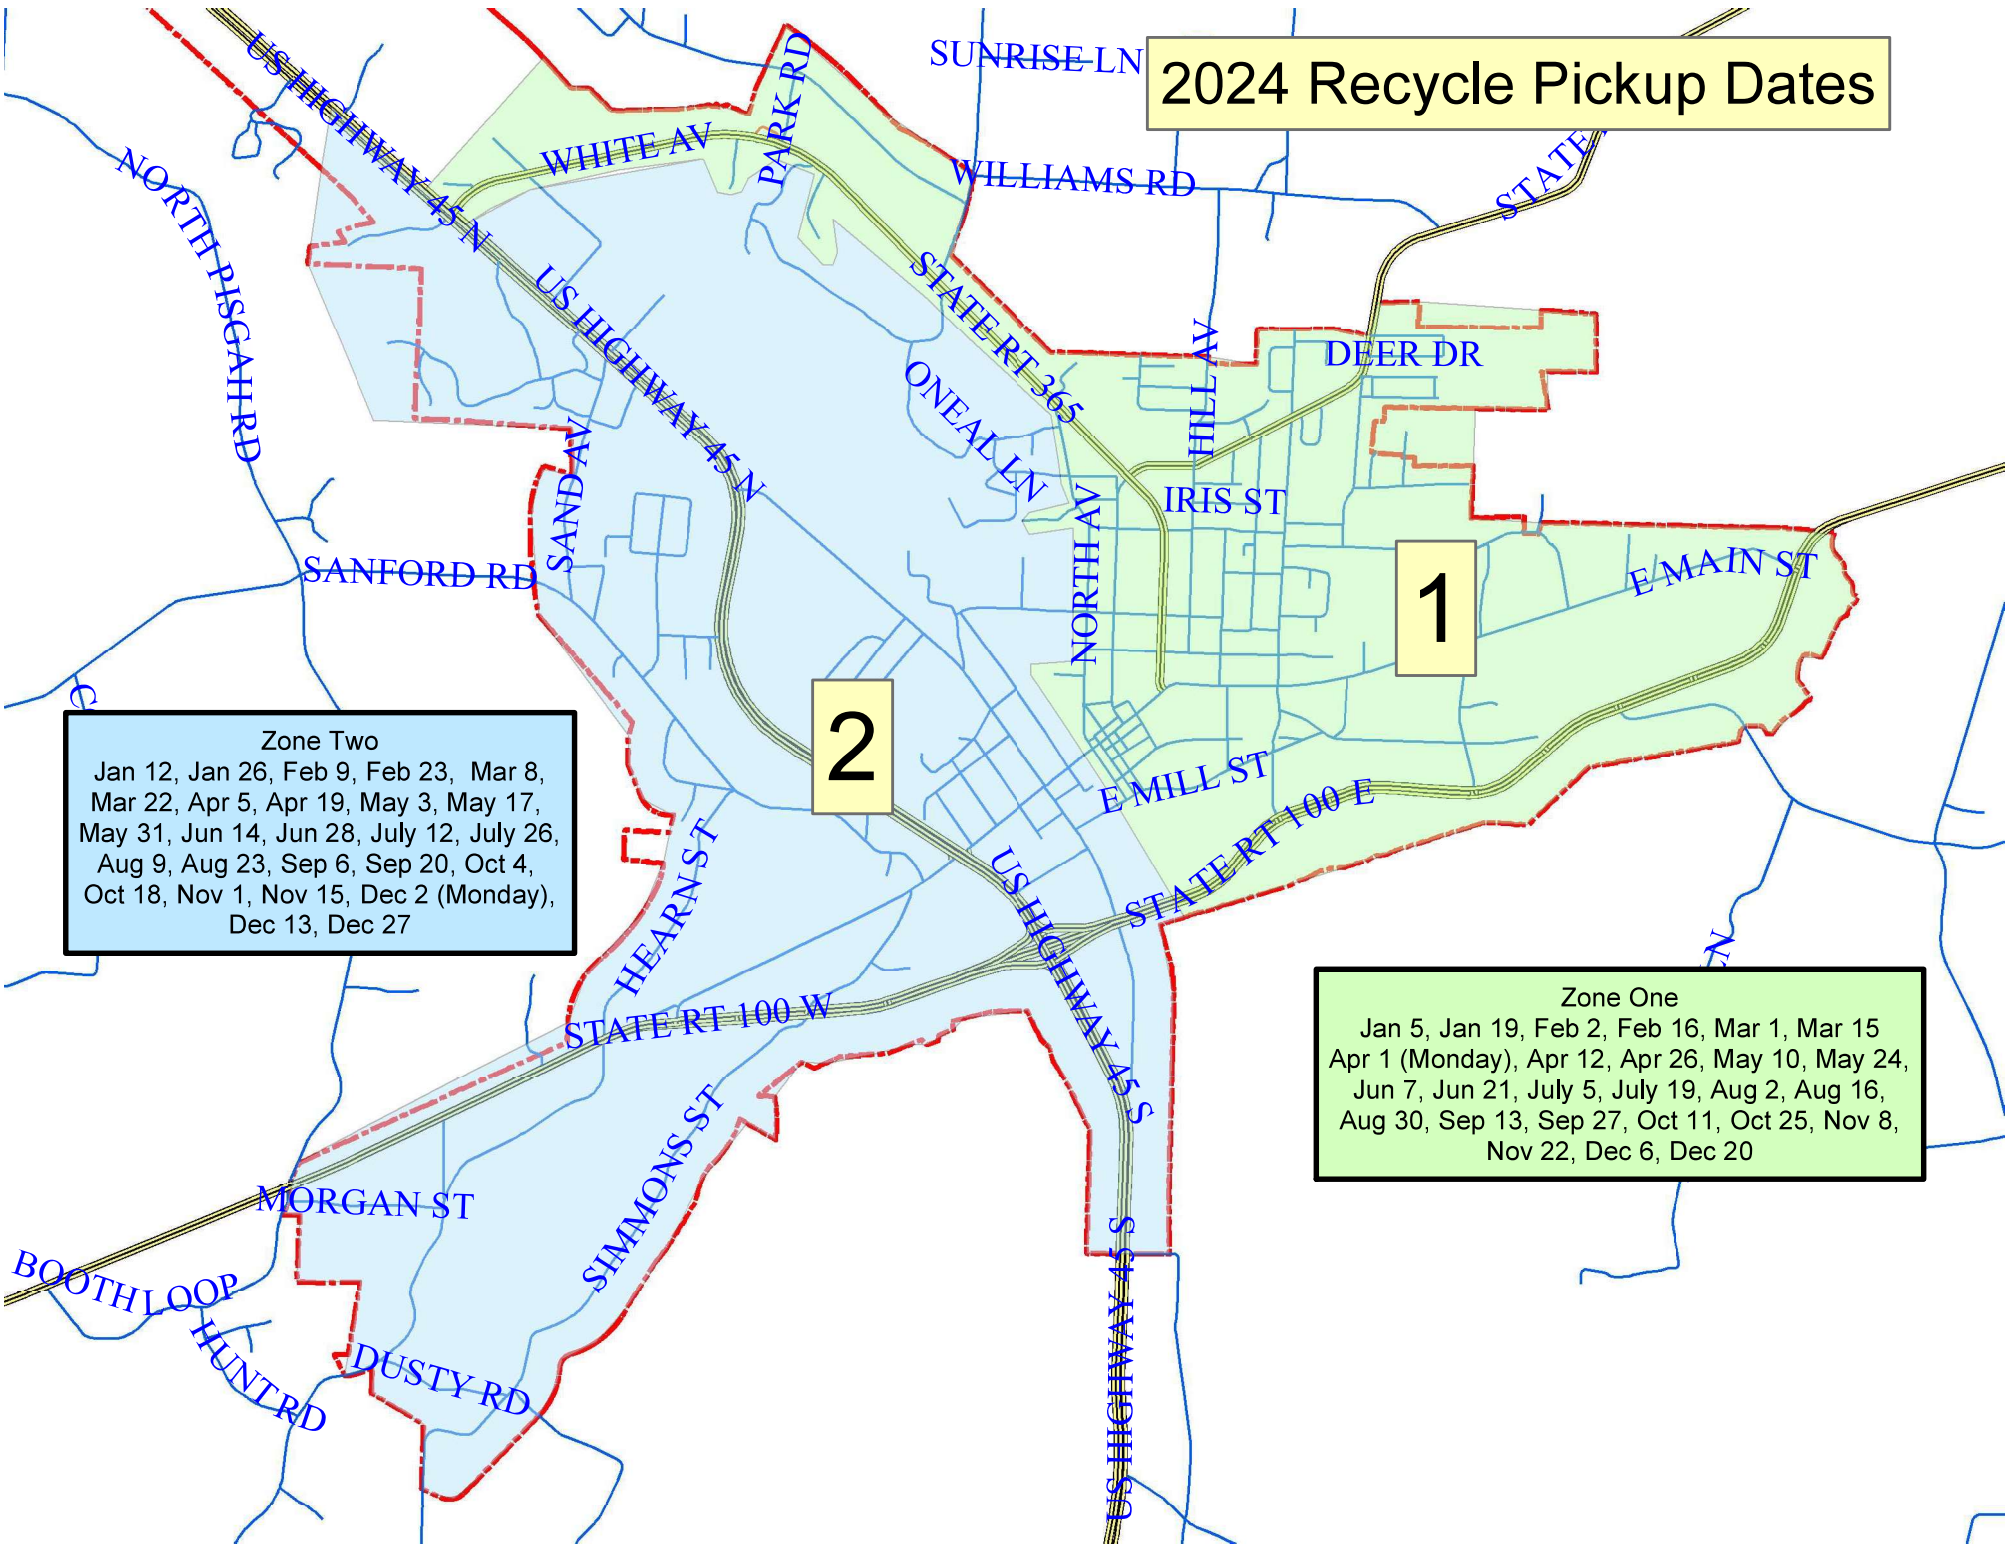

# 2024 Recycle Pickup Dates

**Zone Two**  
Jan 12, Jan 26, Feb 9, Feb 23, Mar 8,  
Mar 22, Apr 5, Apr 19, May 3, May 17,  
May 31, Jun 14, Jun 28, July 12, July 26,  
Aug 9, Aug 23, Sep 6, Sep 20, Oct 4,  
Oct 18, Nov 1, Nov 15, Dec 2 (Monday),  
Dec 13, Dec 27

**Zone One**  
Jan 5, Jan 19, Feb 2, Feb 16, Mar 1, Mar 15  
Apr 1 (Monday), Apr 12, Apr 26, May 10, May 24,  
Jun 7, Jun 21, July 5, July 19, Aug 2, Aug 16,  
Aug 30, Sep 13, Sep 27, Oct 11, Oct 25, Nov 8,  
Nov 22, Dec 6, Dec 20