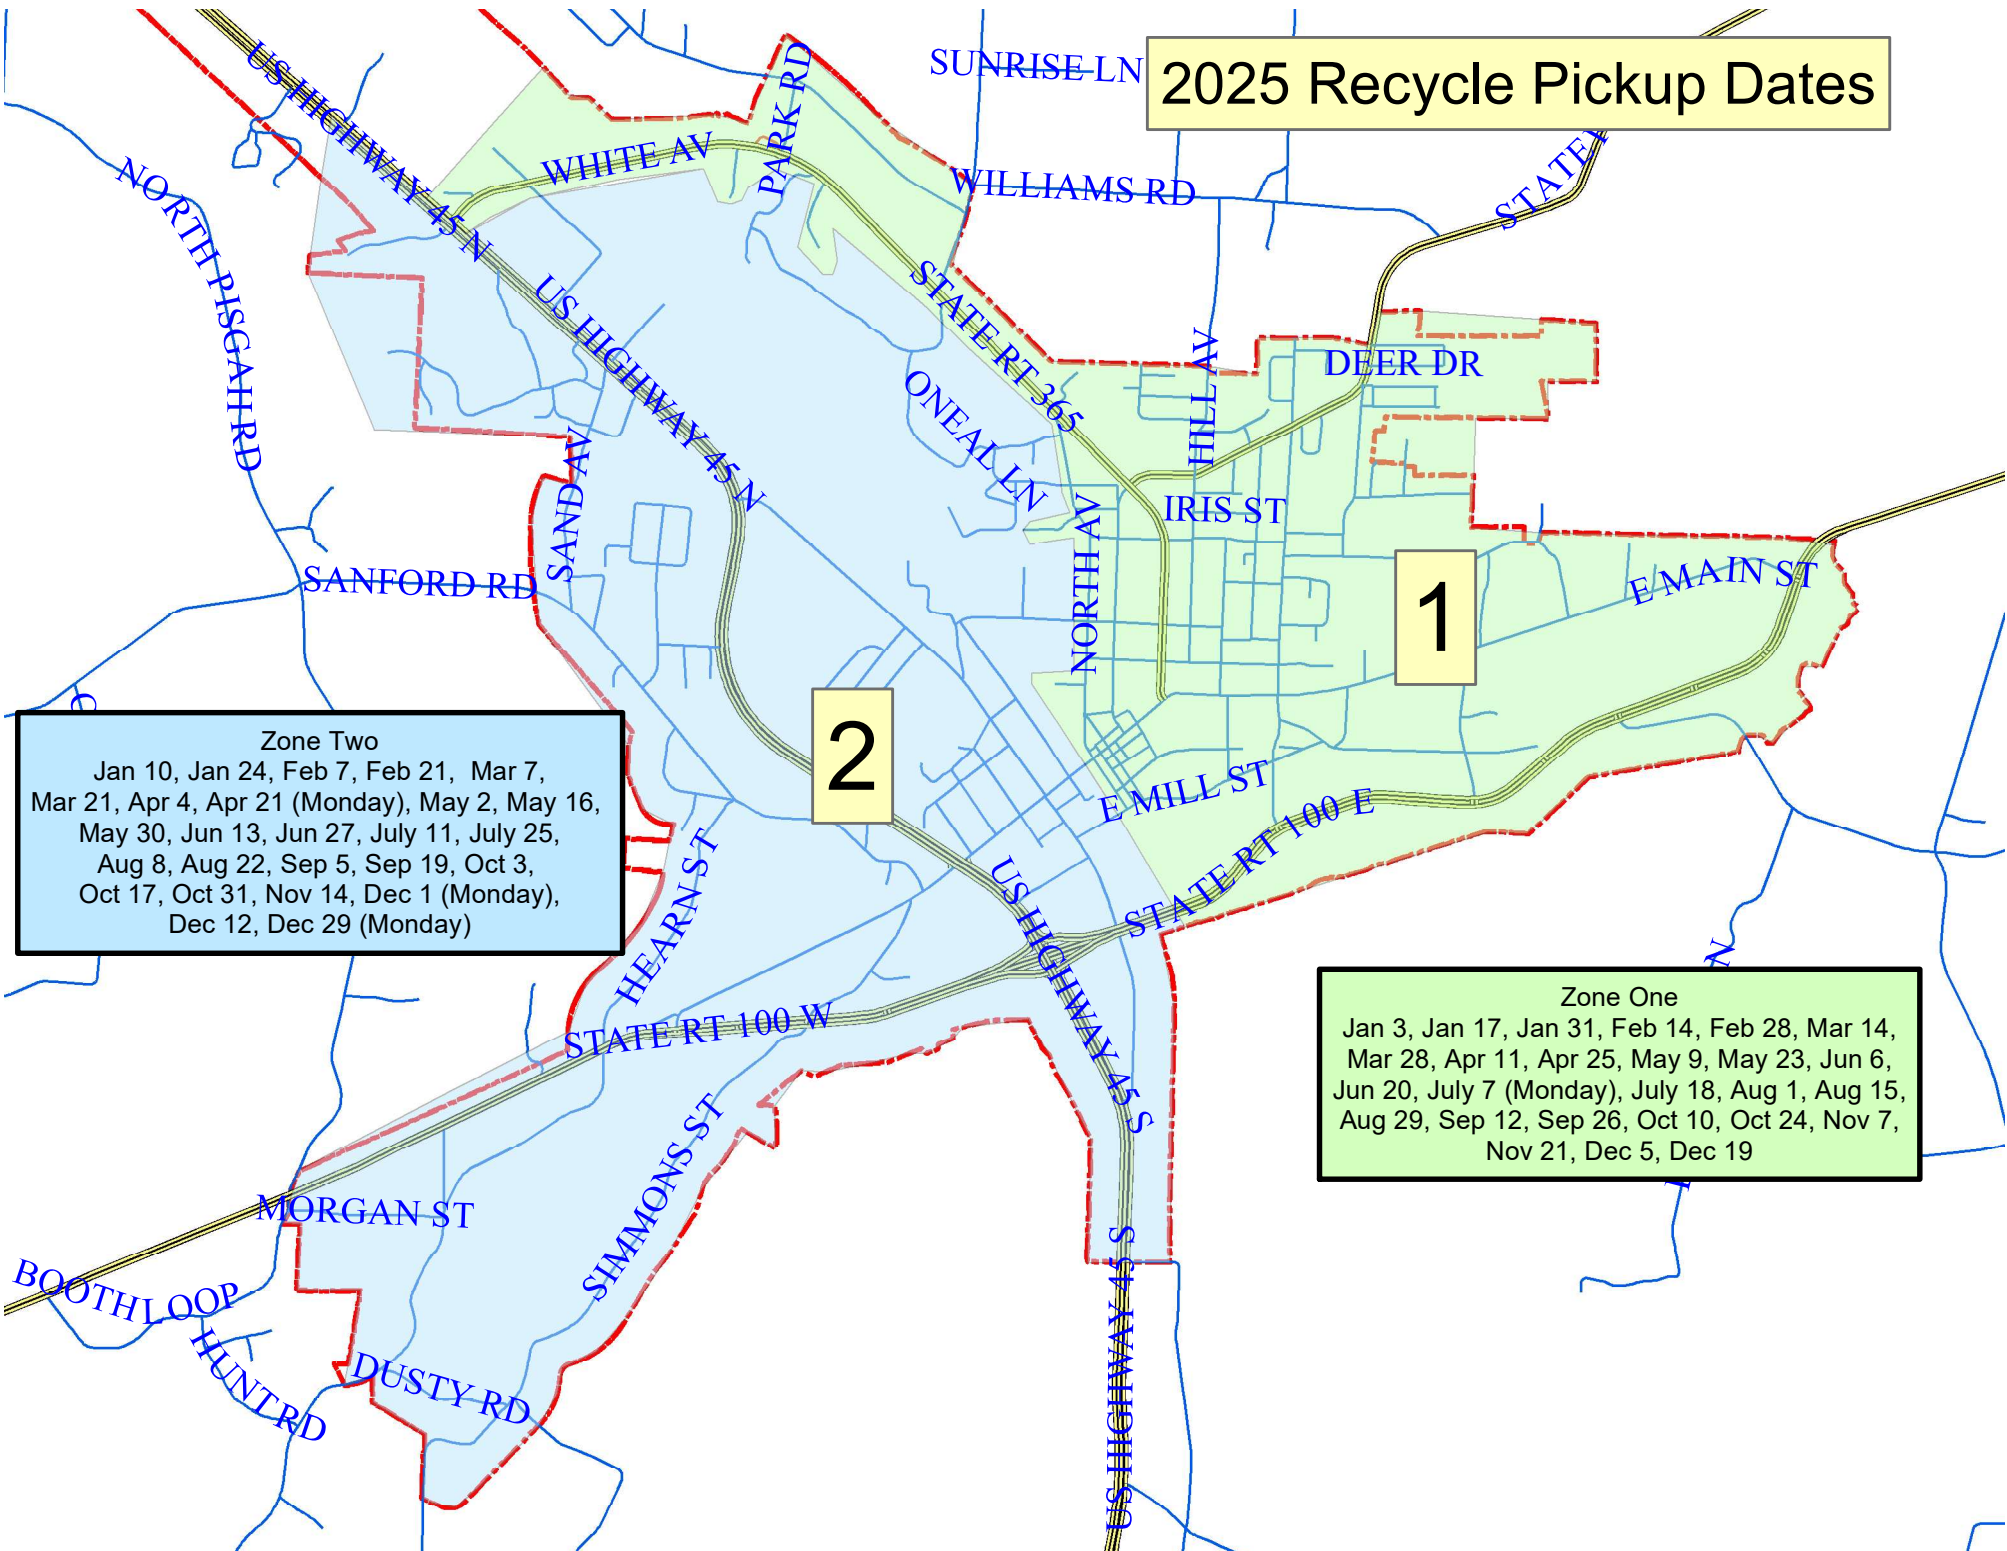

# 2025 Recycle Pickup Dates

**Zone Two**  
Jan 10, Jan 24, Feb 7, Feb 21, Mar 7,  
Mar 21, Apr 4, Apr 21 (Monday), May 2, May 16,  
May 30, Jun 13, Jun 27, July 11, July 25,  
Aug 8, Aug 22, Sep 5, Sep 19, Oct 3,  
Oct 17, Oct 31, Nov 14, Dec 1 (Monday),  
Dec 12, Dec 29 (Monday)

**Zone One**  
Jan 3, Jan 17, Jan 31, Feb 14, Feb 28, Mar 14,  
Mar 28, Apr 11, Apr 25, May 9, May 23, Jun 6,  
Jun 20, July 7 (Monday), July 18, Aug 1, Aug 15,  
Aug 29, Sep 12, Sep 26, Oct 10, Oct 24, Nov 7,  
Nov 21, Dec 5, Dec 19